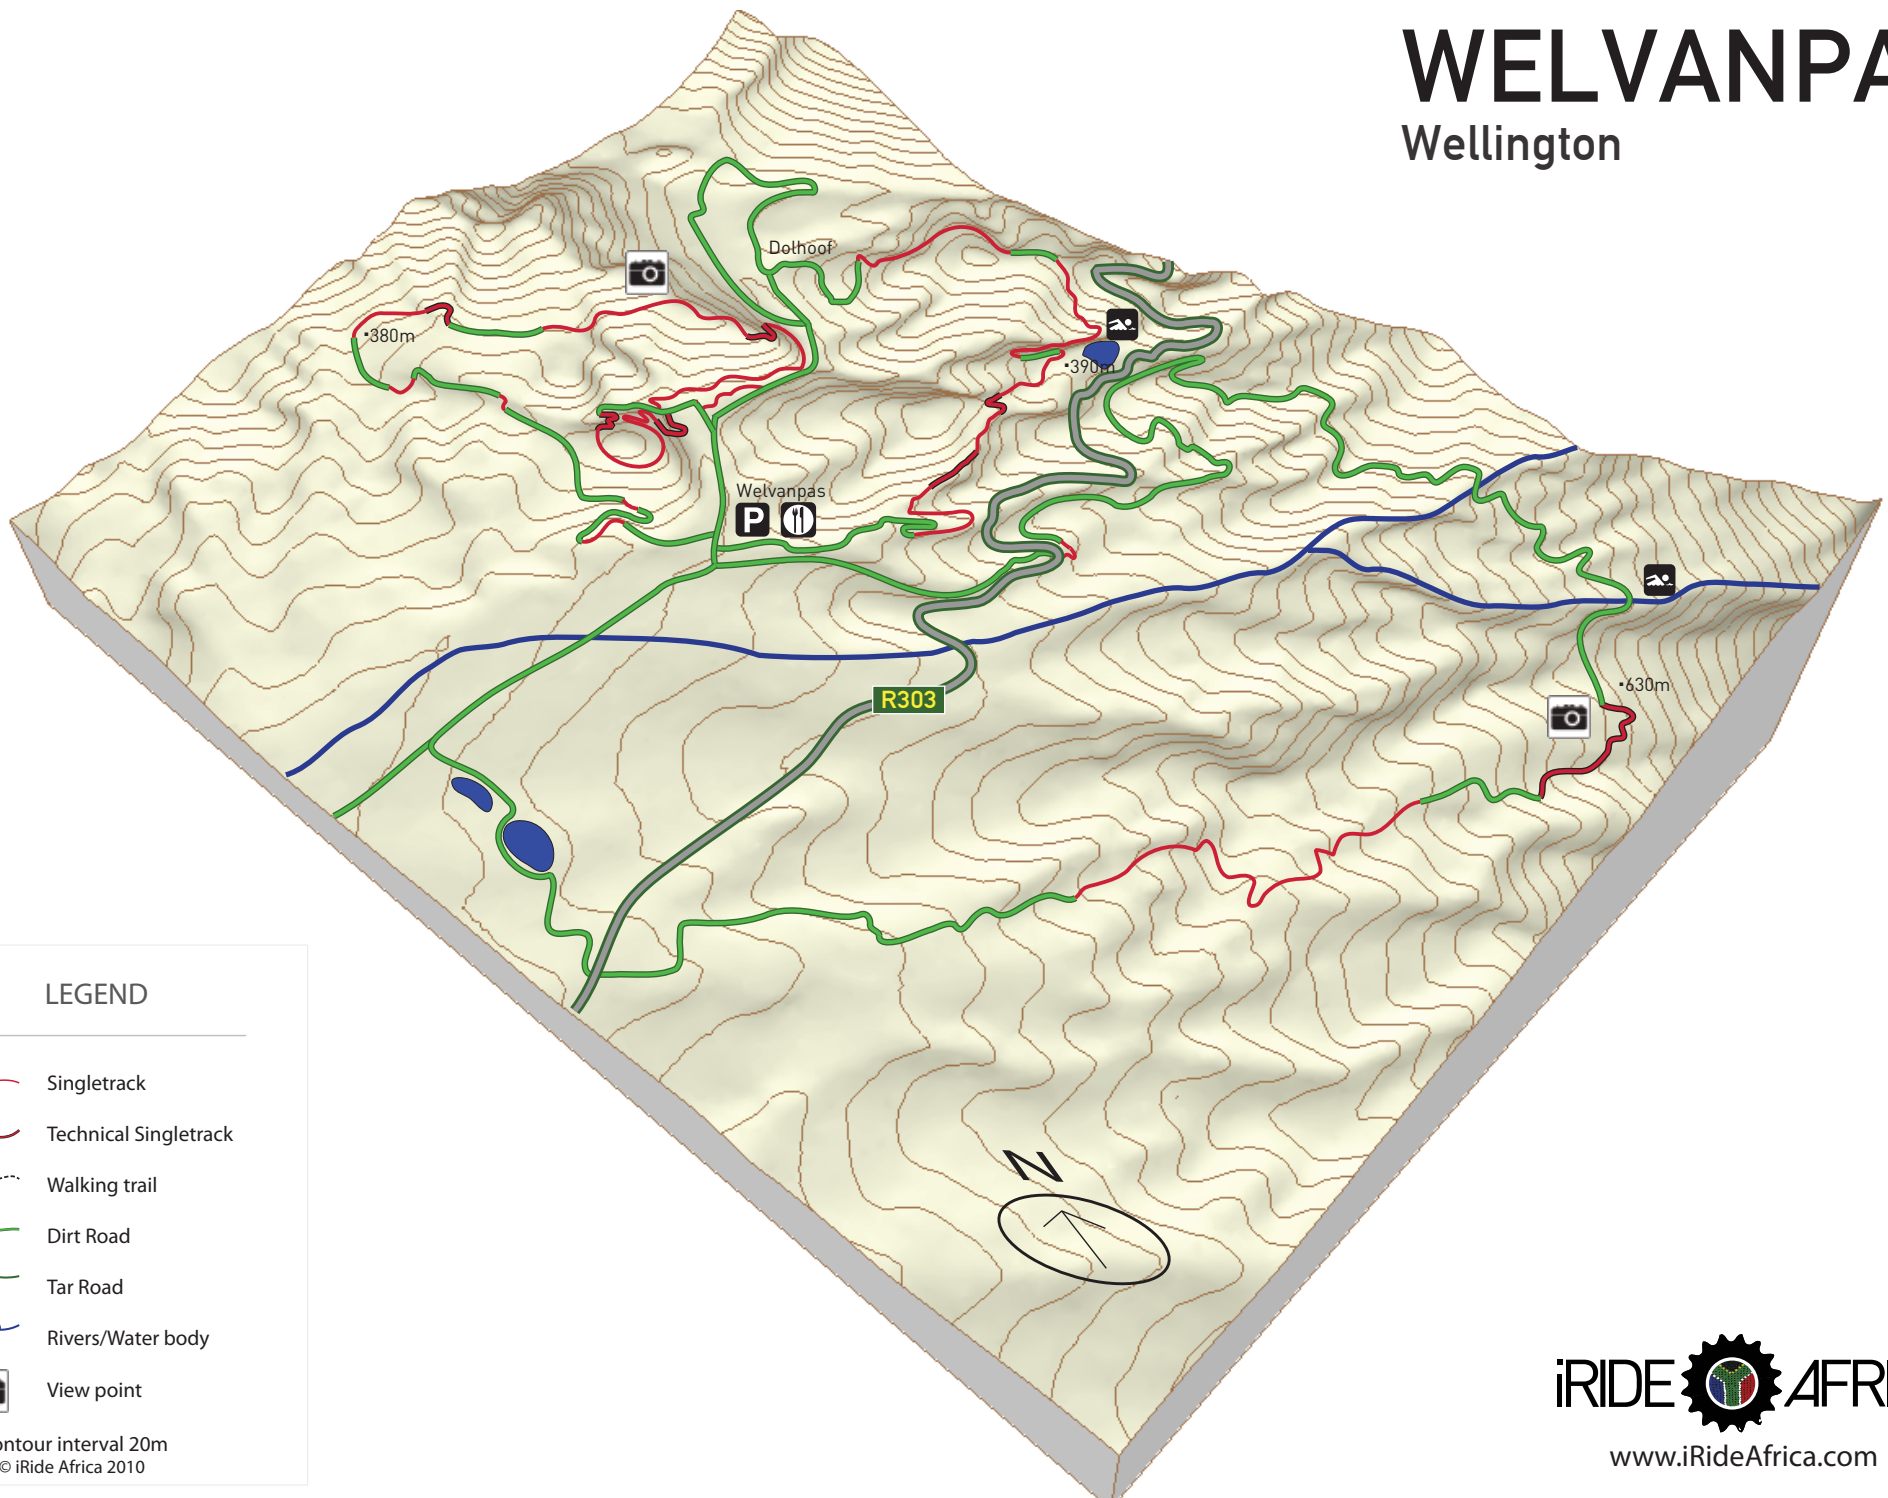

WELVANPAS

Wellington

LEGEND

- Singletrack
- Technical Singletrack
- Walking trail
- Dirt Road
- Tar Road
- Rivers/Water body
- View point

Contour interval 20m
© iRide Africa 2010