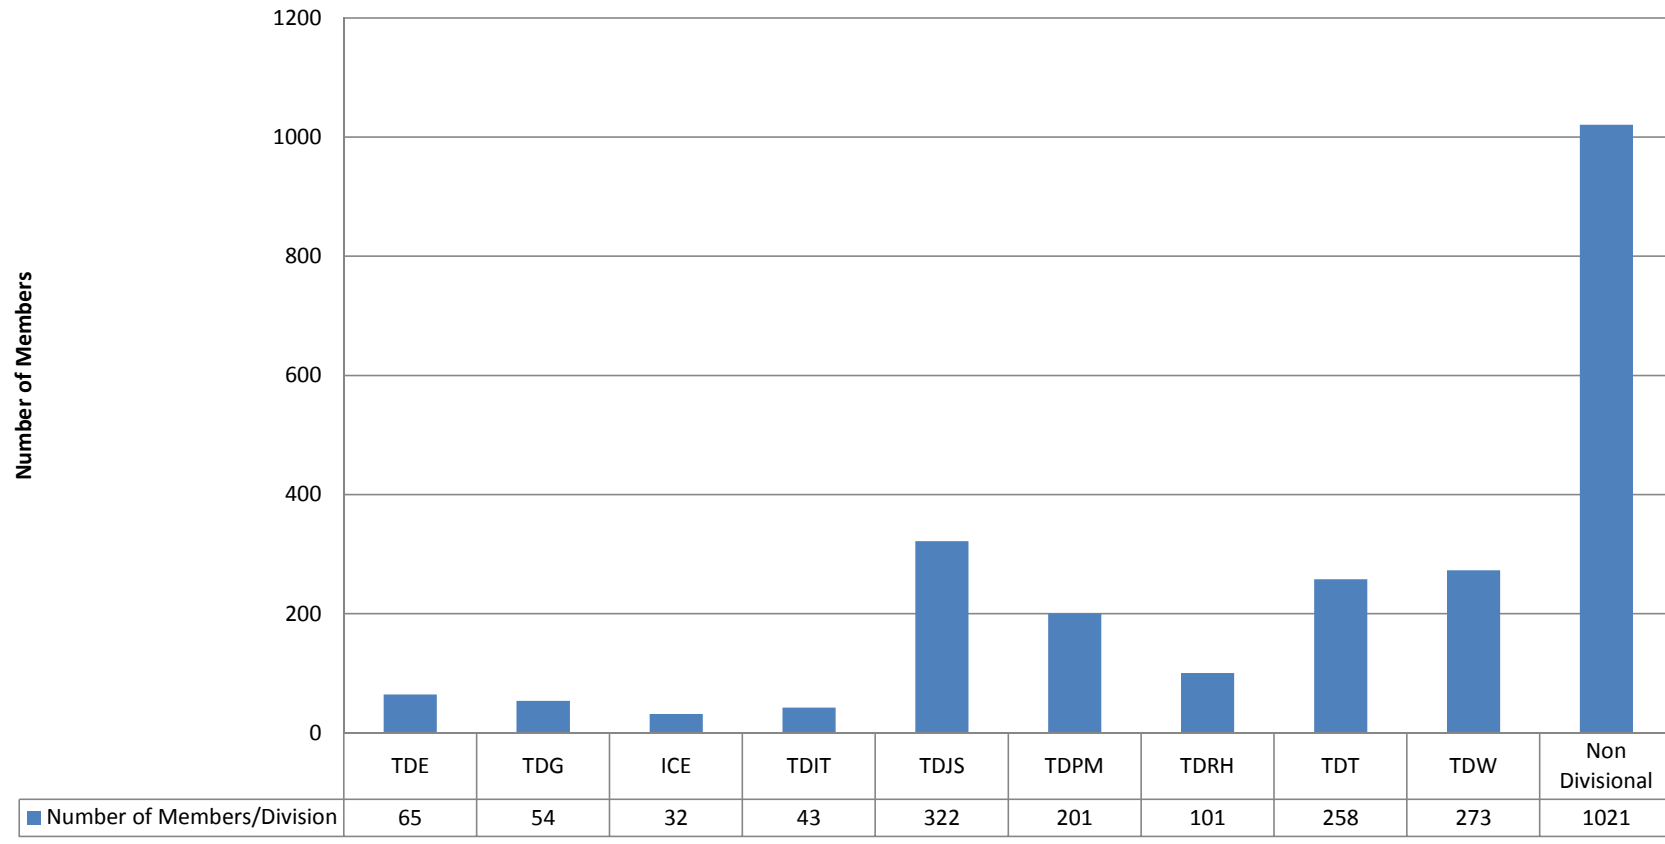

Number of Members per Division

Division Codes

- TDE Environmental
- TDG Geotechnical
- ICE ICE-SA
- TDIT Information Technology
- TDJS Joint Structural
- TDPM Project Management
- TDRH Railway & Harbour
- TDT Transportation
- TDW Water