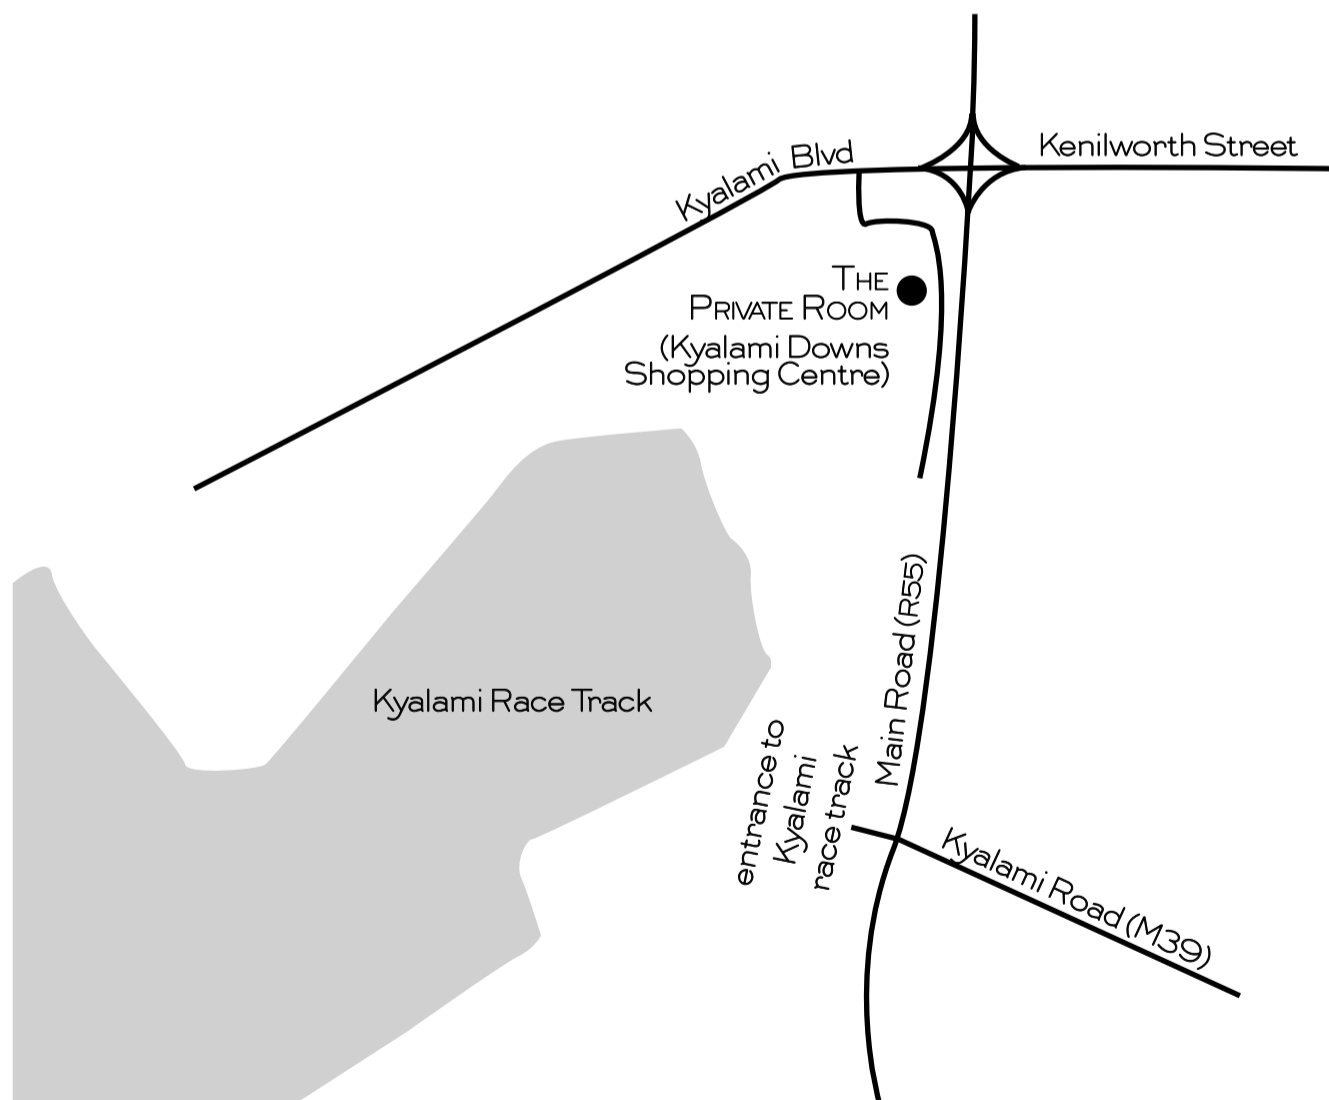

The PRIVATE ROOM

weddings, conferences & parties

S 25° 59' 26.88" E 28° 4' 32.52"

Kyalami Downs Shopping Centre
Corner of Main Road and Kyalami Boulevard

From Randburg/Sandton Main Road

Pass Witkoppen Road, pass Lonehill. After approximately 5km turn right at the T-junction to Kyalami Road (R55).
Turn left at the first traffic light. Turn right into Kyalami Downs Shopping Centre.

From NI North

Take Allandale offramp towards Kyalami. Turn right at the t-junction (Kyalami Race Track Entrance will be in front of you).
Turn left at the first traffic light into Kyalami Downs Shopping Centre.

From Woodmead Drive

Woodmead Drive becomes Kyalami Main. Pass the entrance to the Kyalami Race Track.
Turn left at the next traffic light, into Kyalami Downs Shopping Centre.

Feel free to call if you need any help in finding your way!