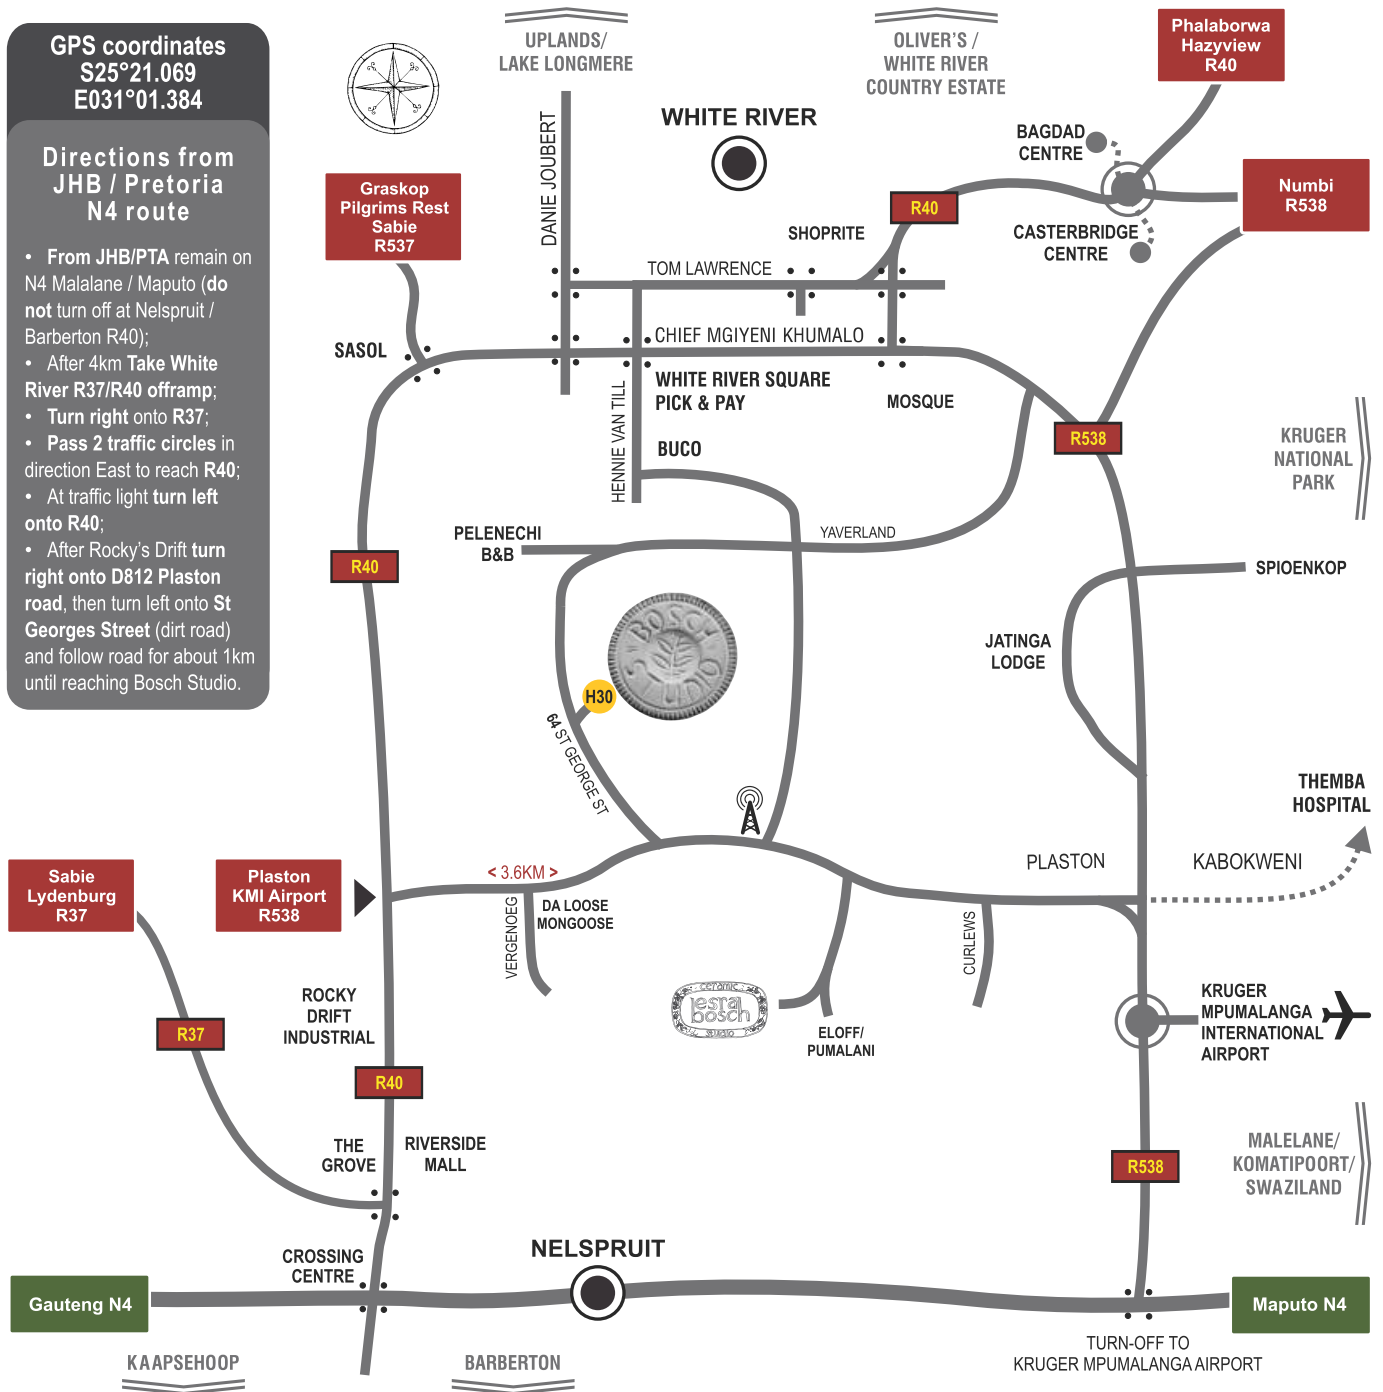

GPS coordinates  
 S25°21.069  
 E031°01.384

**Directions from  
 JHB / Pretoria  
 N4 route**

- From JHB/PTA remain on N4 Malalane / Maputo (do not turn off at Nelspruit / Barberton R40);
- After 4km Take White River R37/R40 offramp;
- Turn right onto R37;
- Pass 2 traffic circles in direction East to reach R40;
- At traffic light turn left onto R40;
- After Rocky's Drift turn right onto D812 Plaston road, then turn left onto St Georges Street (dirt road) and follow road for about 1km until reaching Bosch Studio.

**64 ST GEORGES ST**  
 BUSINESS HOURS  
 MON-FRI 08:00 TO 17:00  
 SAT 08:00 TO 13:00  
 AFTER HOURS BY APPOINTMENT